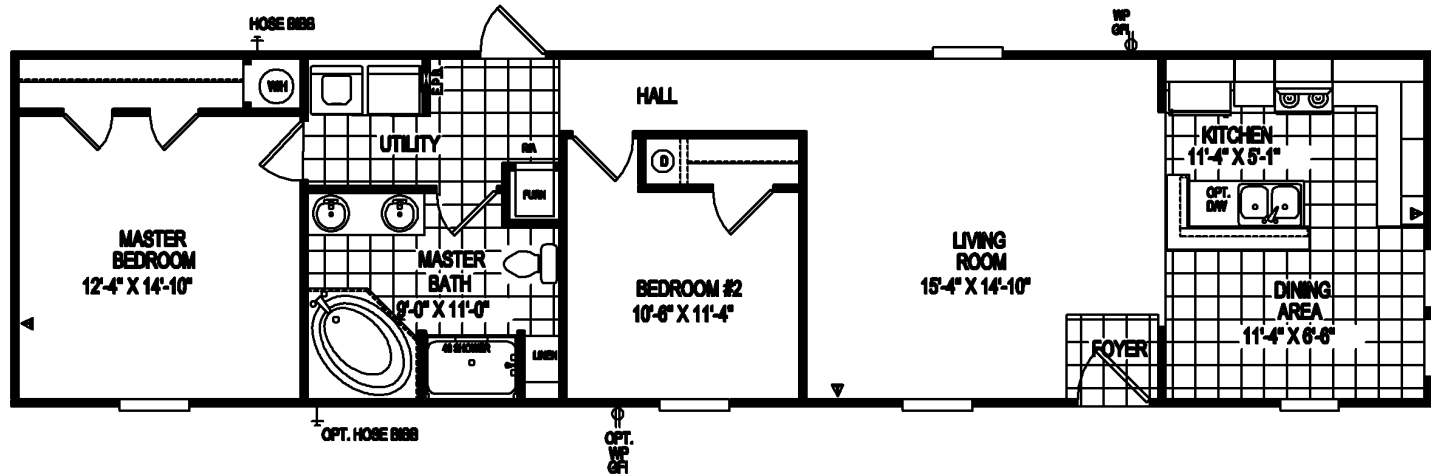

OPT. BATHS

M DEL B662-59-96 2BR ~ 1BTH
16' X 66' ~ 940 SQ. FT.

PHONE: 866-782-6600 FAX: 229-873-6620
www.Destinyhomebuilders.com