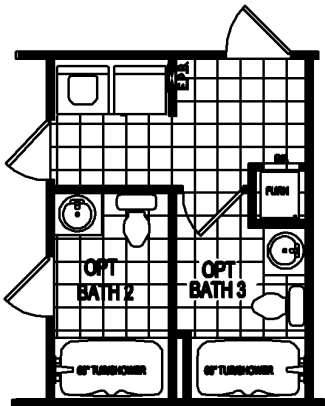

OPT. BATHS

M DEL B662-59-96 2BR ~ 1BTH
16' X 66' ~ 940 SQ. FT.

PHONE: 866-782-6600 FAX: 229-873-6620
www.Destinyhomebuilders.com