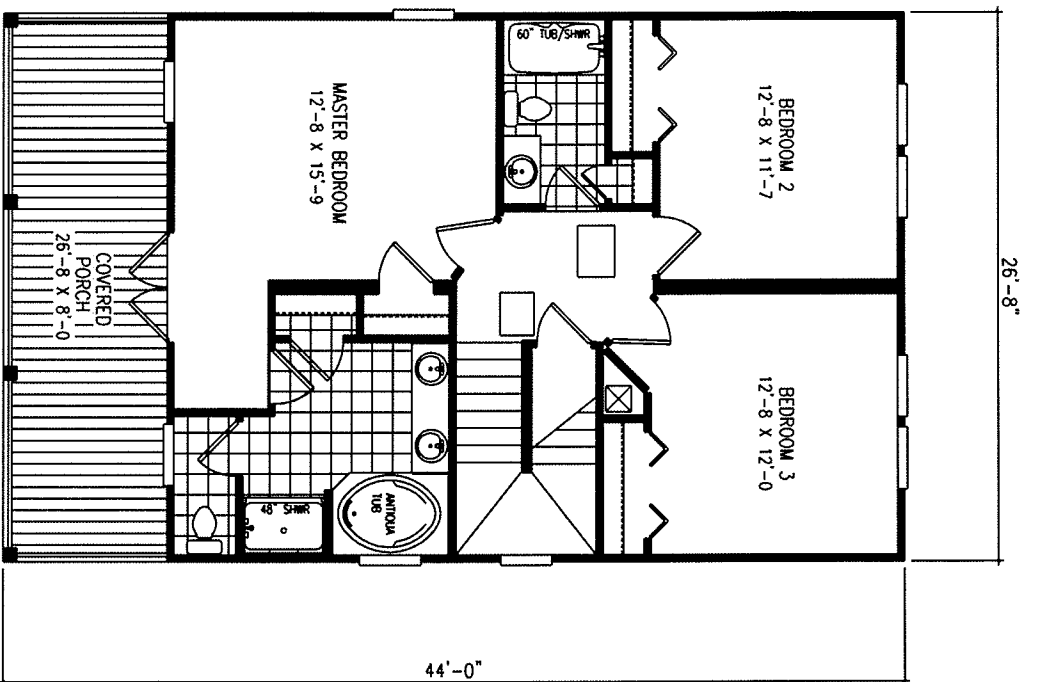

LOWER LEVEL

UPPER LEVEL

PHONE: 866-782-6600 FAX: 229-873-6620
www.Destinyhomebuilders.com

MODEL MD 443-04 3 BR. ~ 2 1/2 BA.
2347 TOTAL SQUARE FOOTAGE
1920 HEATED & COOLED