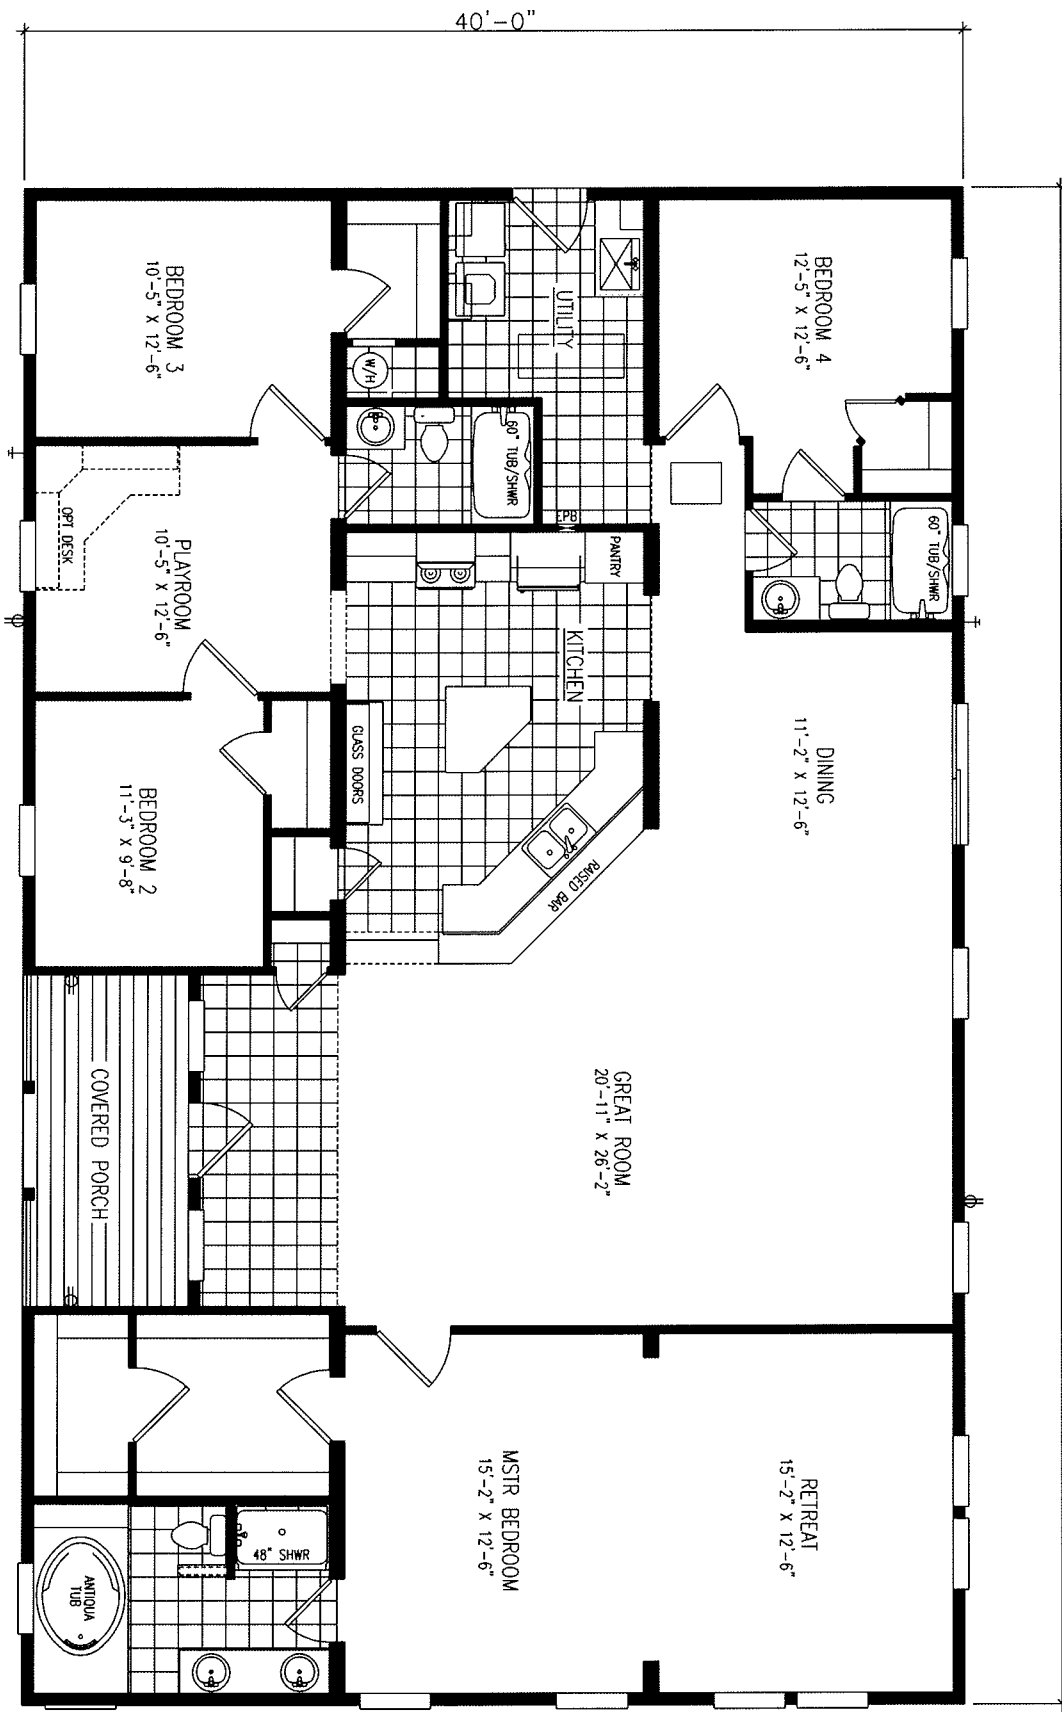

64'-0"

MODEL MD 643-104 4 BR. ~ 3 BA.
2560 TOTAL SQUARE FOOTAGE
2462 HEATED & COOLED

PHONE: 866-782-6600 FAX: 229-873-6620
 www.Destinyhomebuilders.com